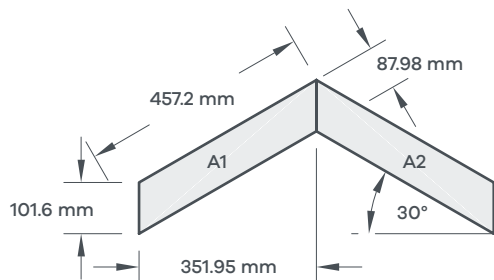

1 Colour

A1 87.98 mm x 457.2 mm A1 block tile (1 off)

A2 87.98 mm x 457.2 mm A2 block tile (1 off)

FP257
A Boardwalk Oak - FS7W8600

FP258
A Fawn Oak - FS7W8480

FP259
A Amber Oak - FS7W8550

FP260
A Rural Oak - FS7W5950